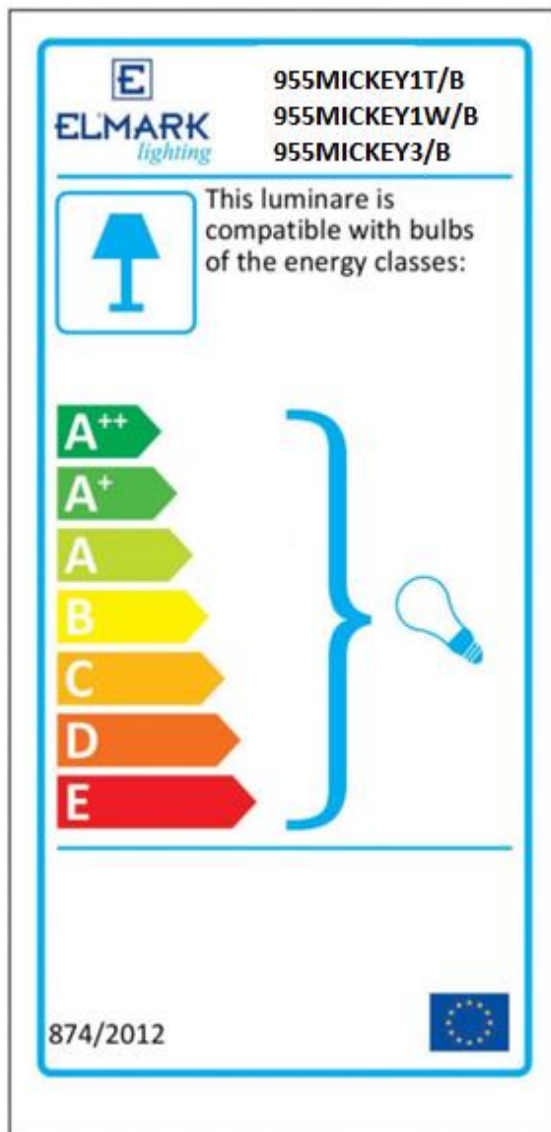

Energy efficiency

Standards

- EN 55015 • EN 60598-1 • EN 60598-2-1 • EN 61547 •